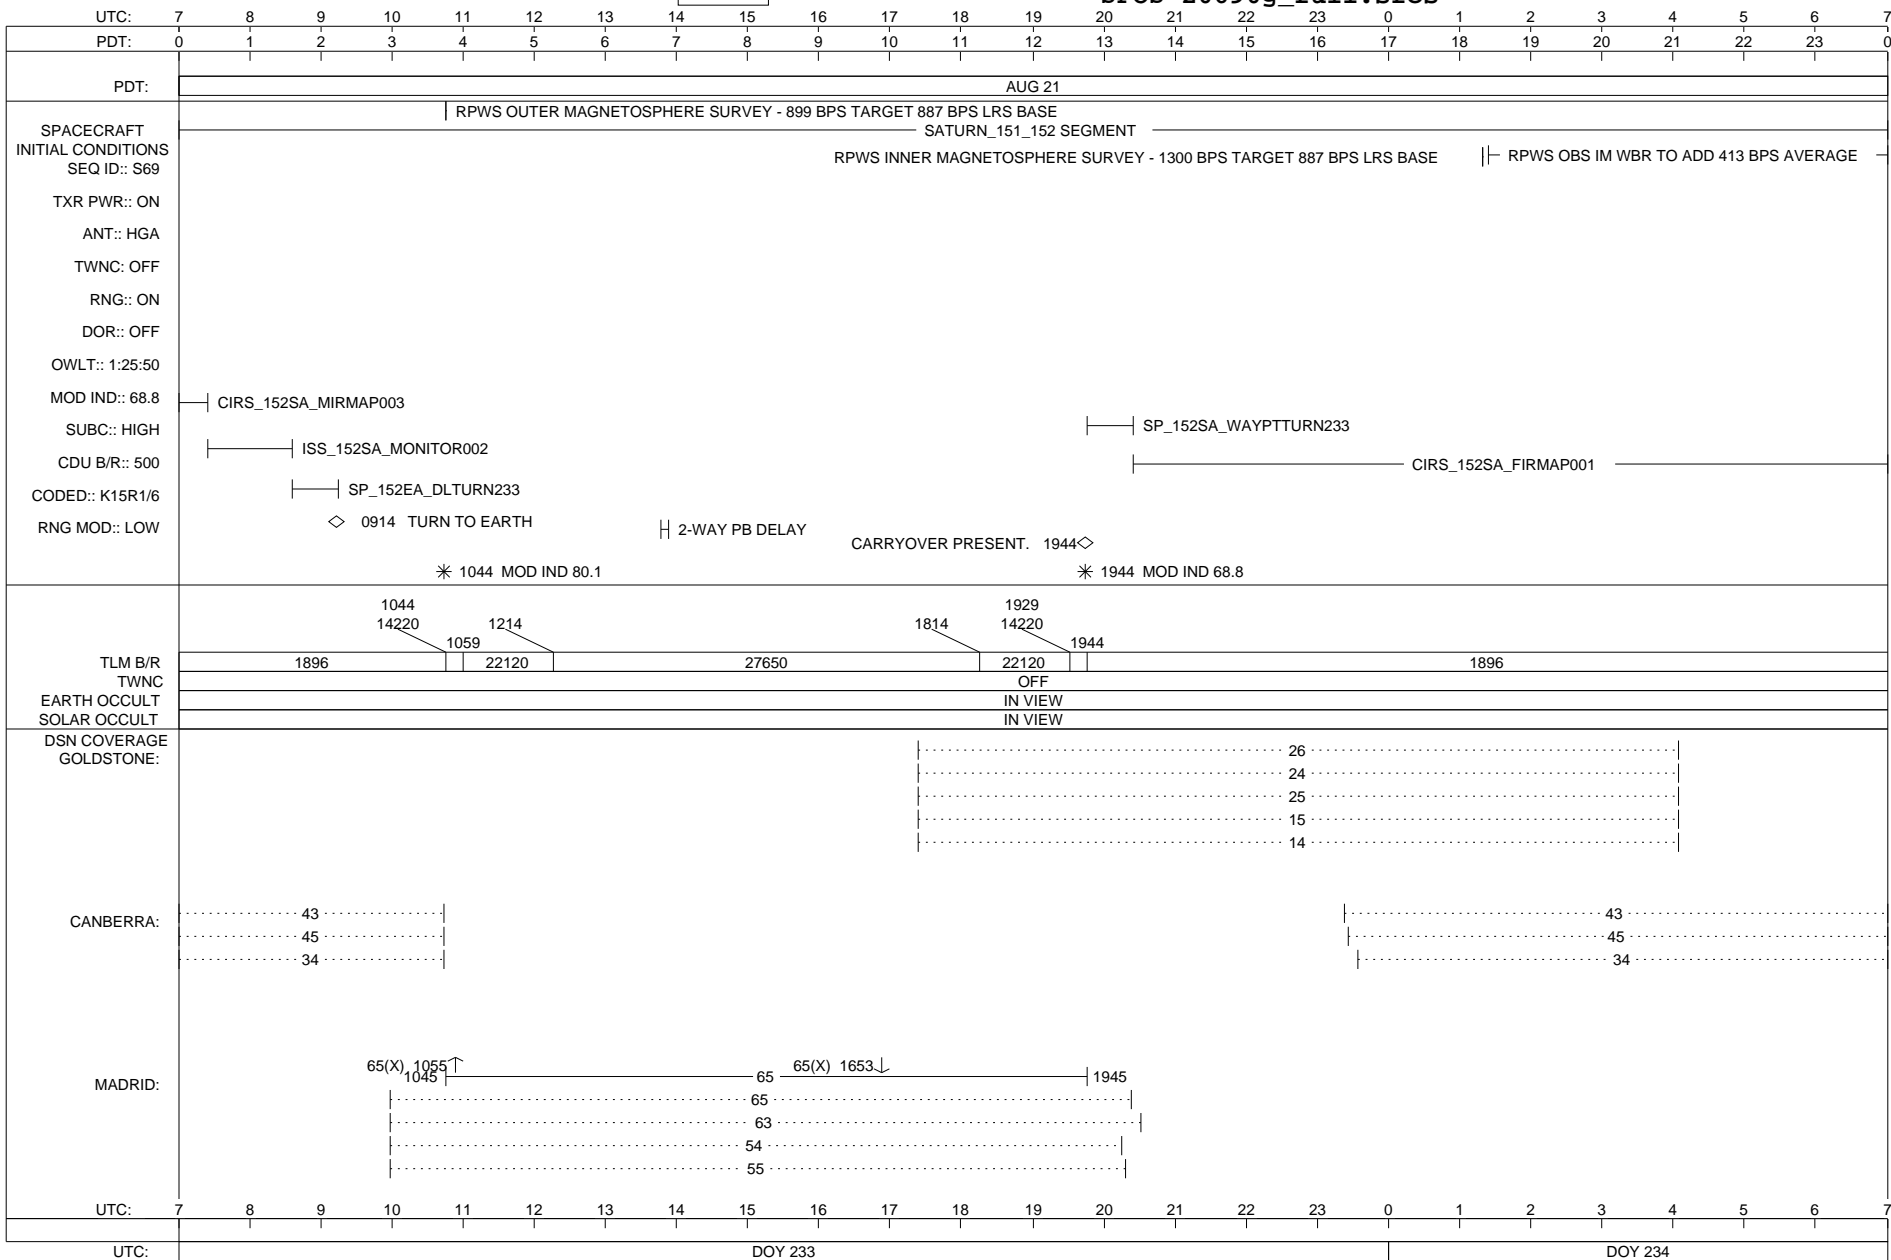

ISSUE DATE: 07/19/11

SUNDAY 233-234

AUGUST 21, 2011 - AUGUST 22, 2011

MISSING
IMAGE

CASSINI SFOS

SOE z0690g_full.soe
SFOS z0690g_full.sfos

ISSUE DATE: 07/19/11

MONDAY 234-235