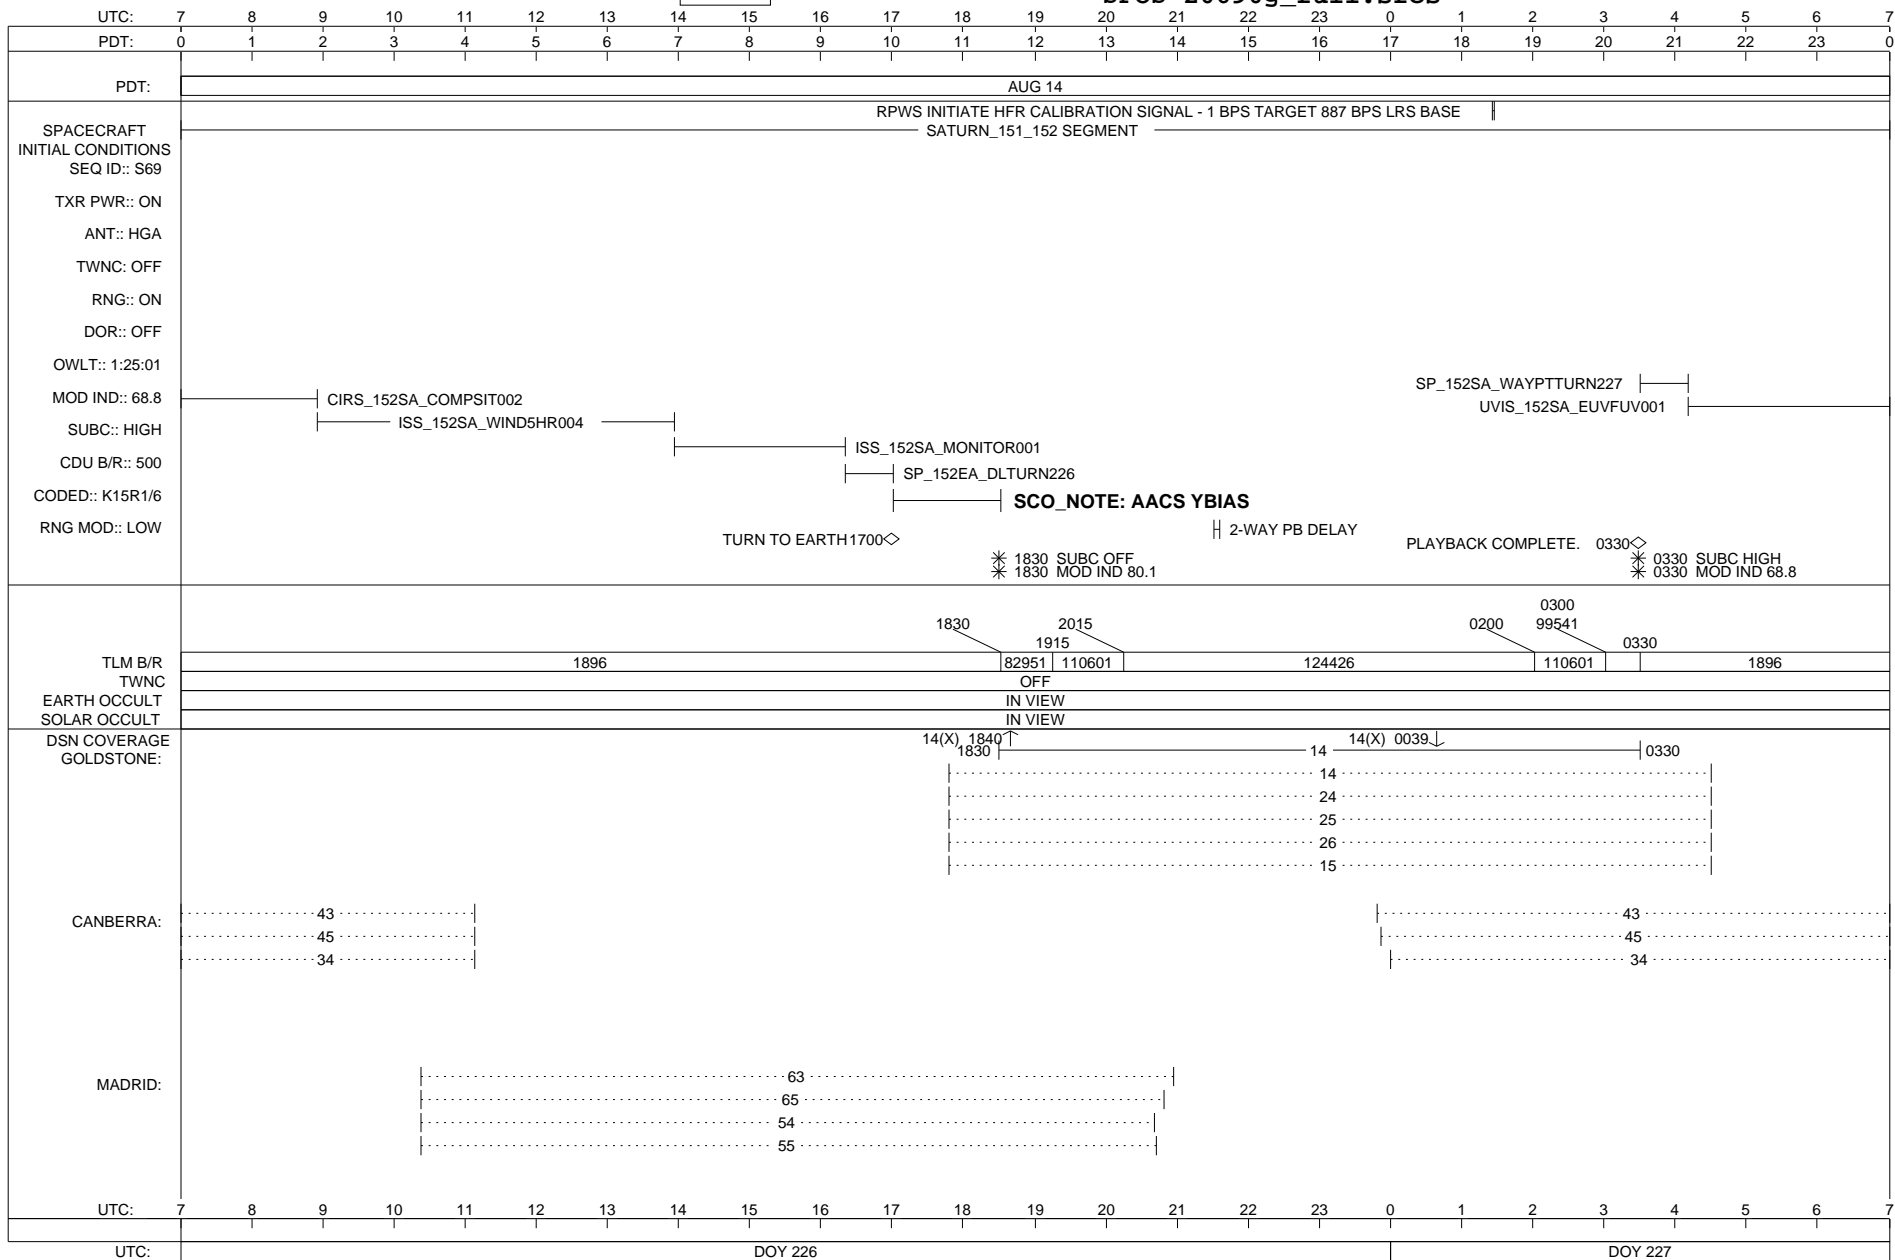

SUNDAY

226-227

AUGUST 14, 2011 - AUGUST 15, 2011

MISSING
IMAGE

CASSINI SFOS

SOE z0690g_full.soe
SFOS z0690g_full.sfos

ISSUE DATE: 07/19/11