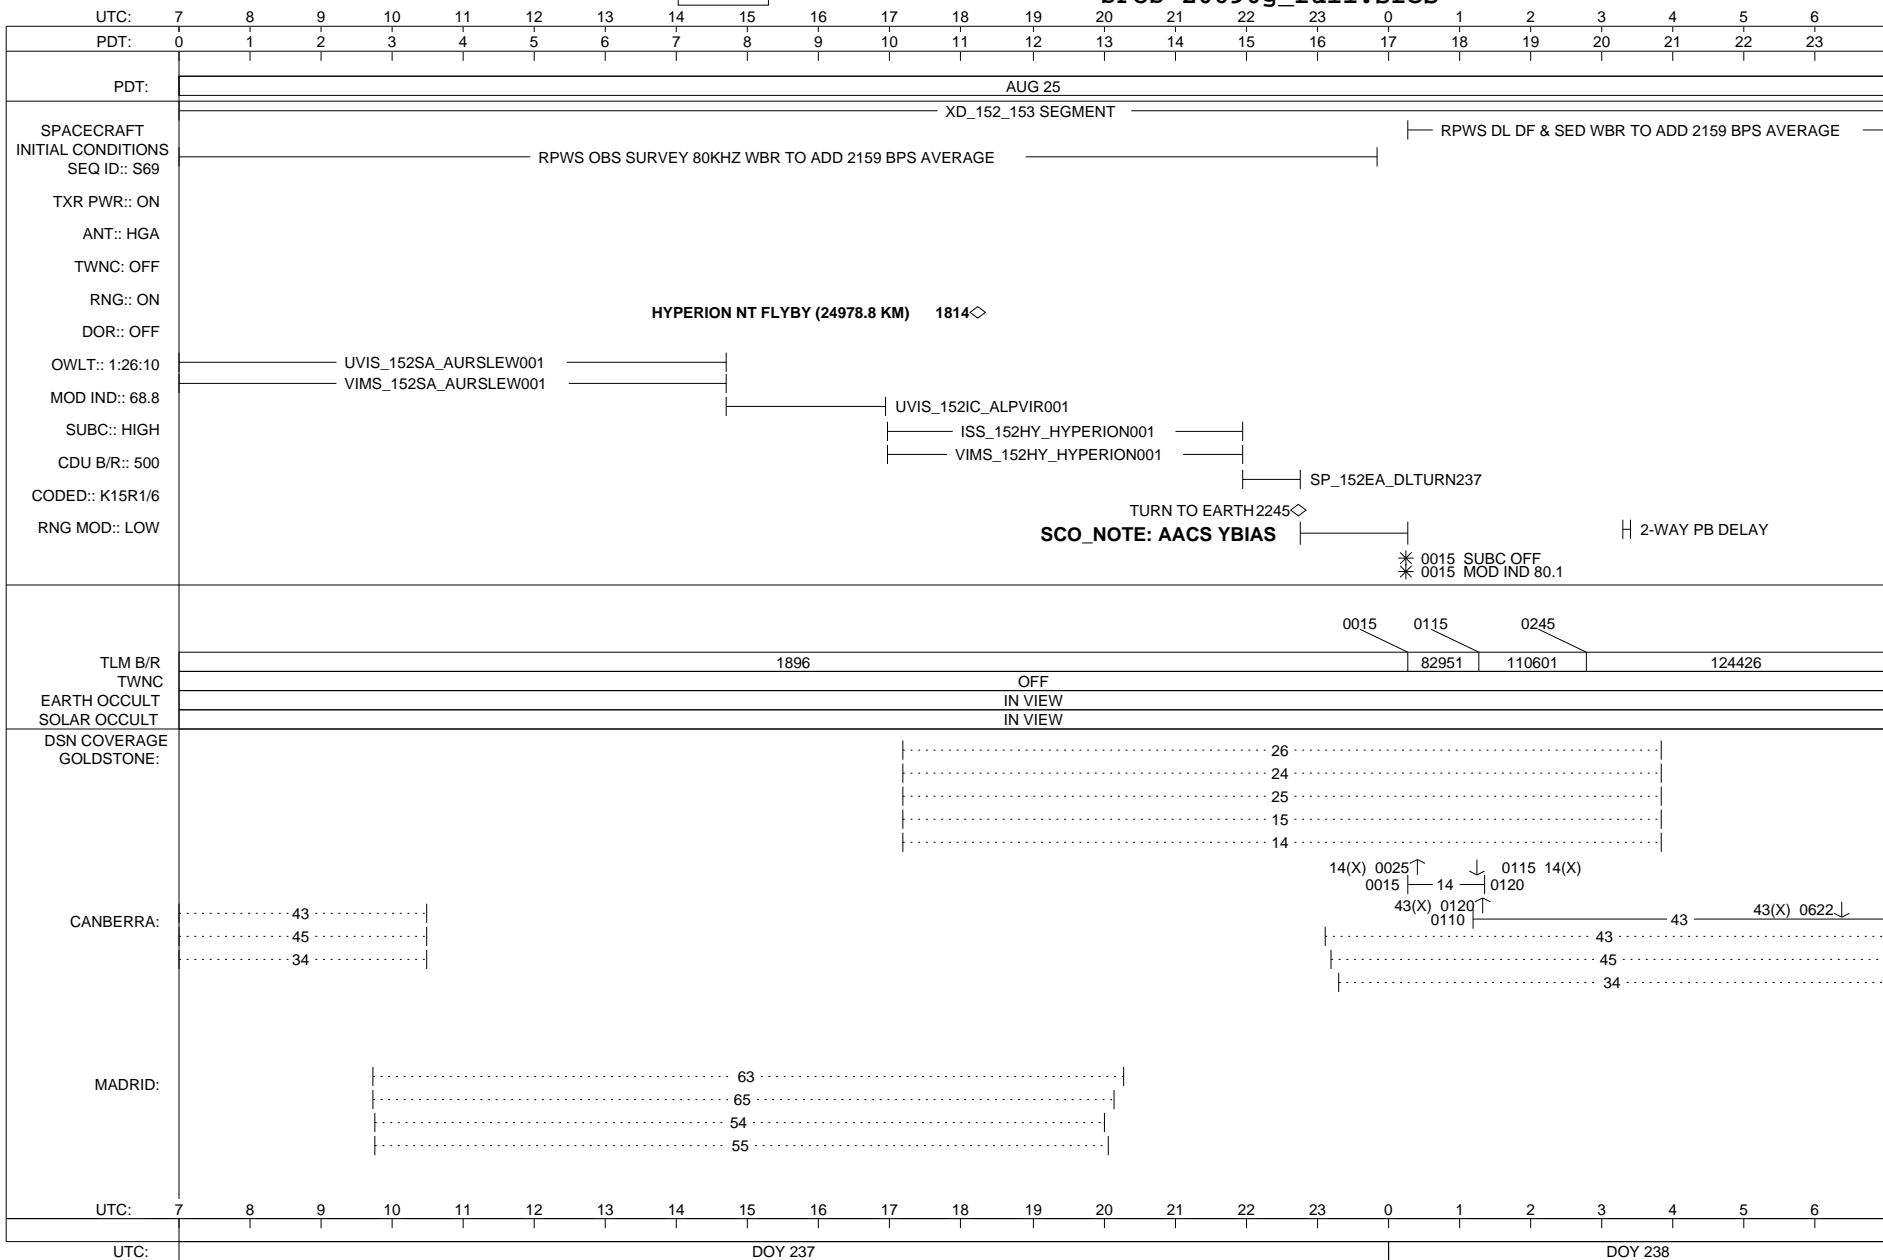

ISSUE DATE: 07/19/11

THURSDAY 237-238

AUGUST 25, 2011 - AUGUST 26, 2011

MISSING
IMAGE

CASSINI SFOS

SOE z0690g_full.soe
SFOS z0690g_full.sfos

ISSUE DATE: 07/19/11

FRIDAY