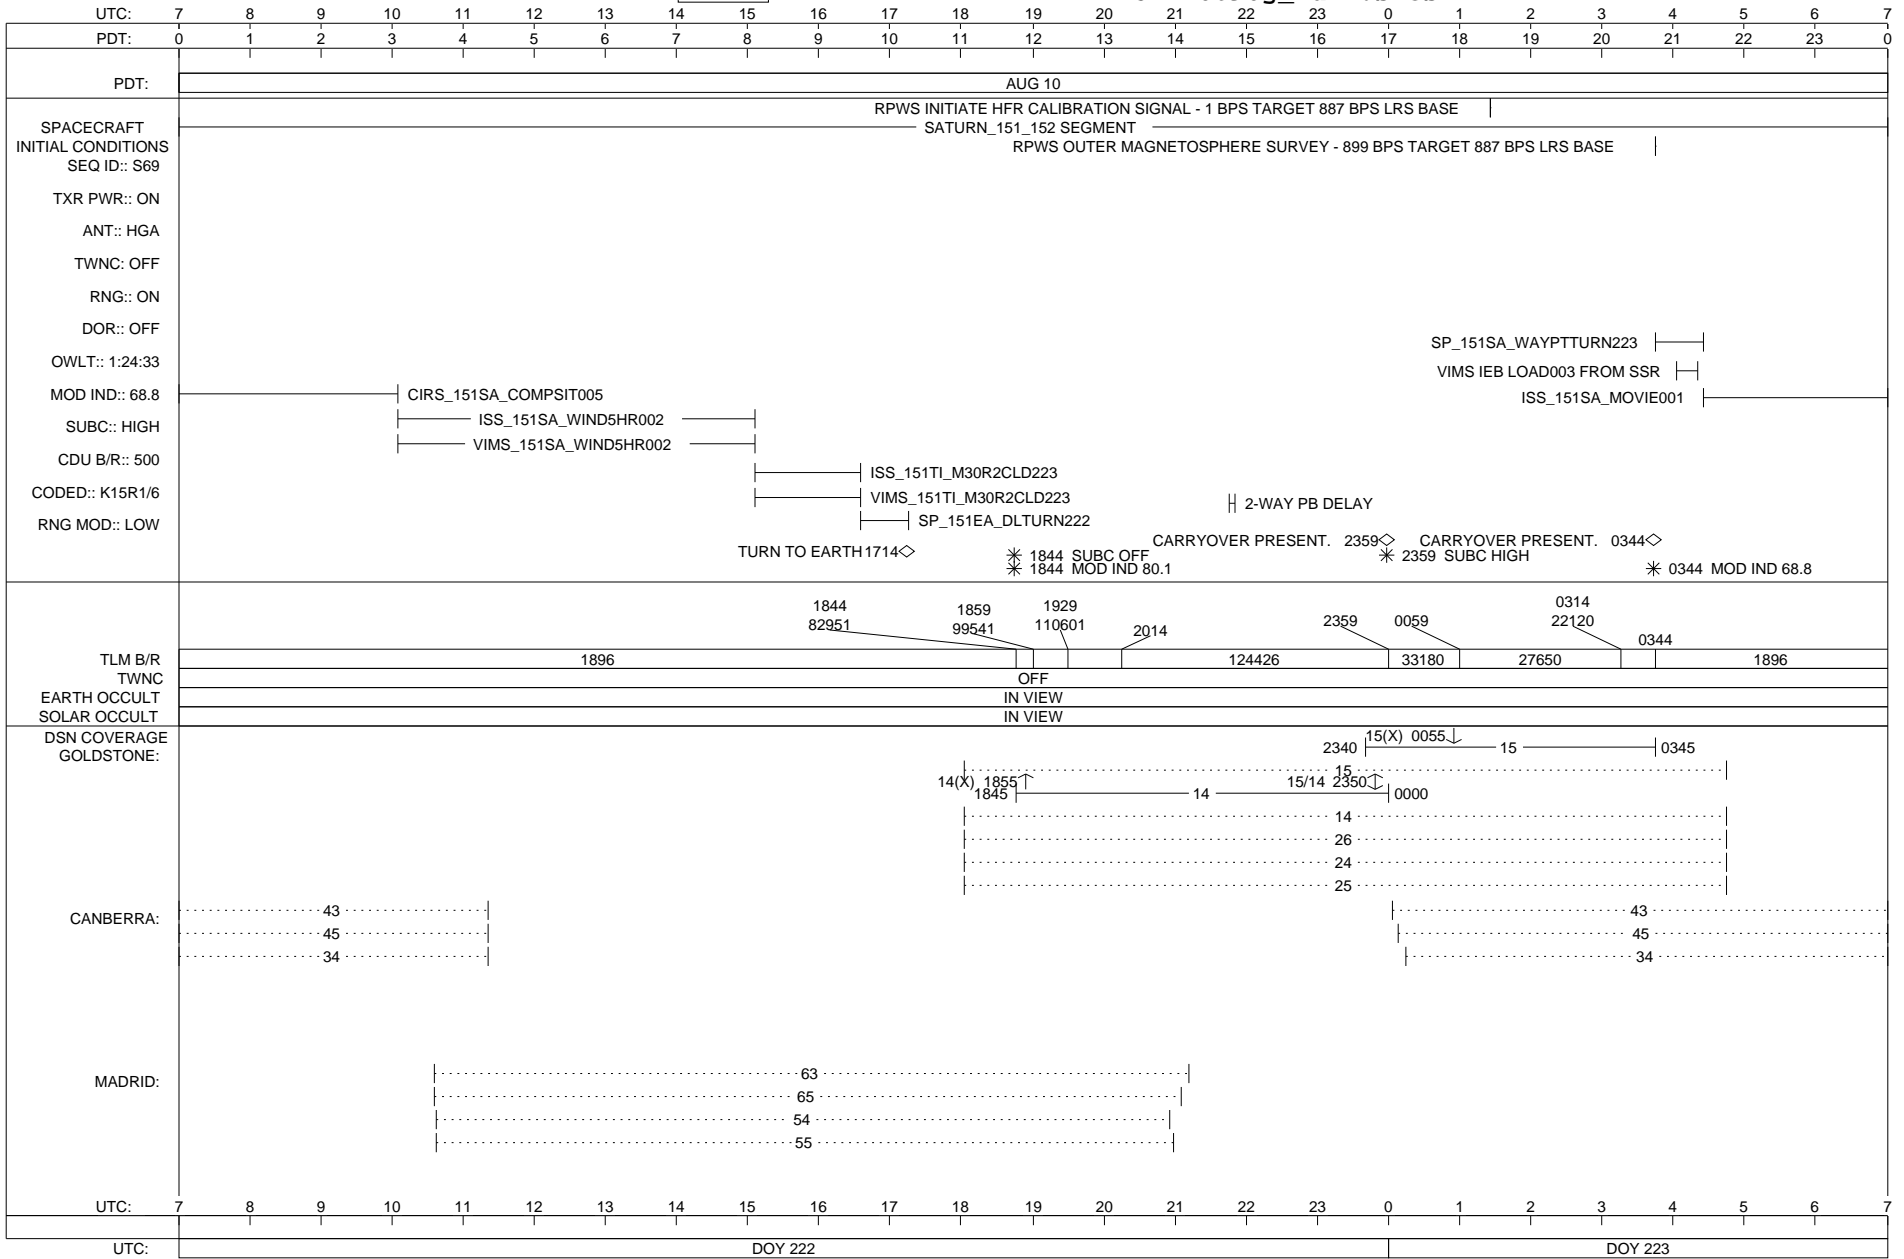

WEDNESDAY 222-223

AUGUST 10, 2011 - AUGUST 11, 2011

MISSING
IMAGE

CASSINI SFOS

SOE z0690g_full.soe
SFOS z0690g_full.sfos

ISSUE DATE: 07/19/11