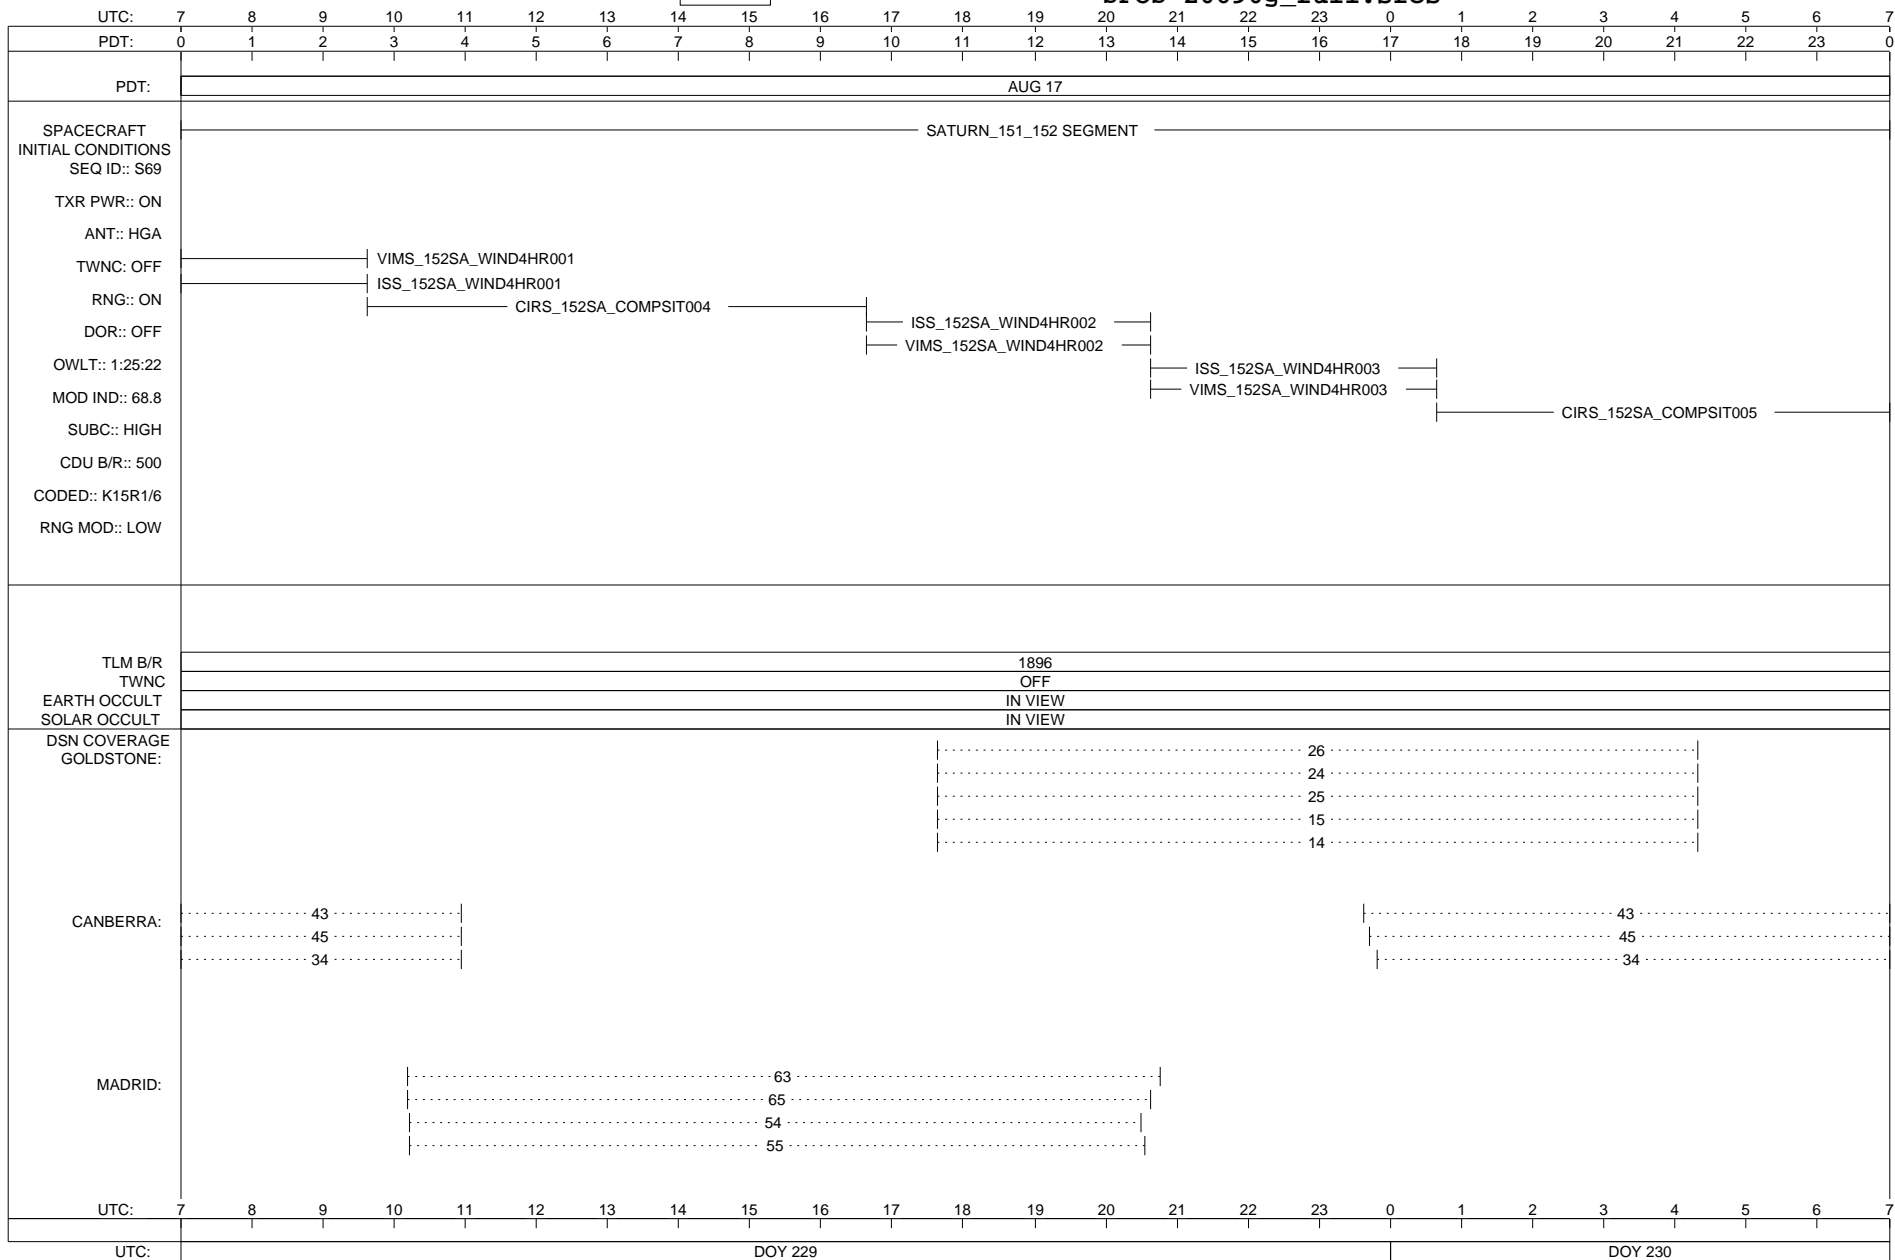

WEDNESDAY 229-230

AUGUST 17, 2011 - AUGUST 18, 2011

MISSING
IMAGE

CASSINI SFOS

SOE z0690g_full.soe
SFOS z0690g_full.sfos

ISSUE DATE: 07/19/11