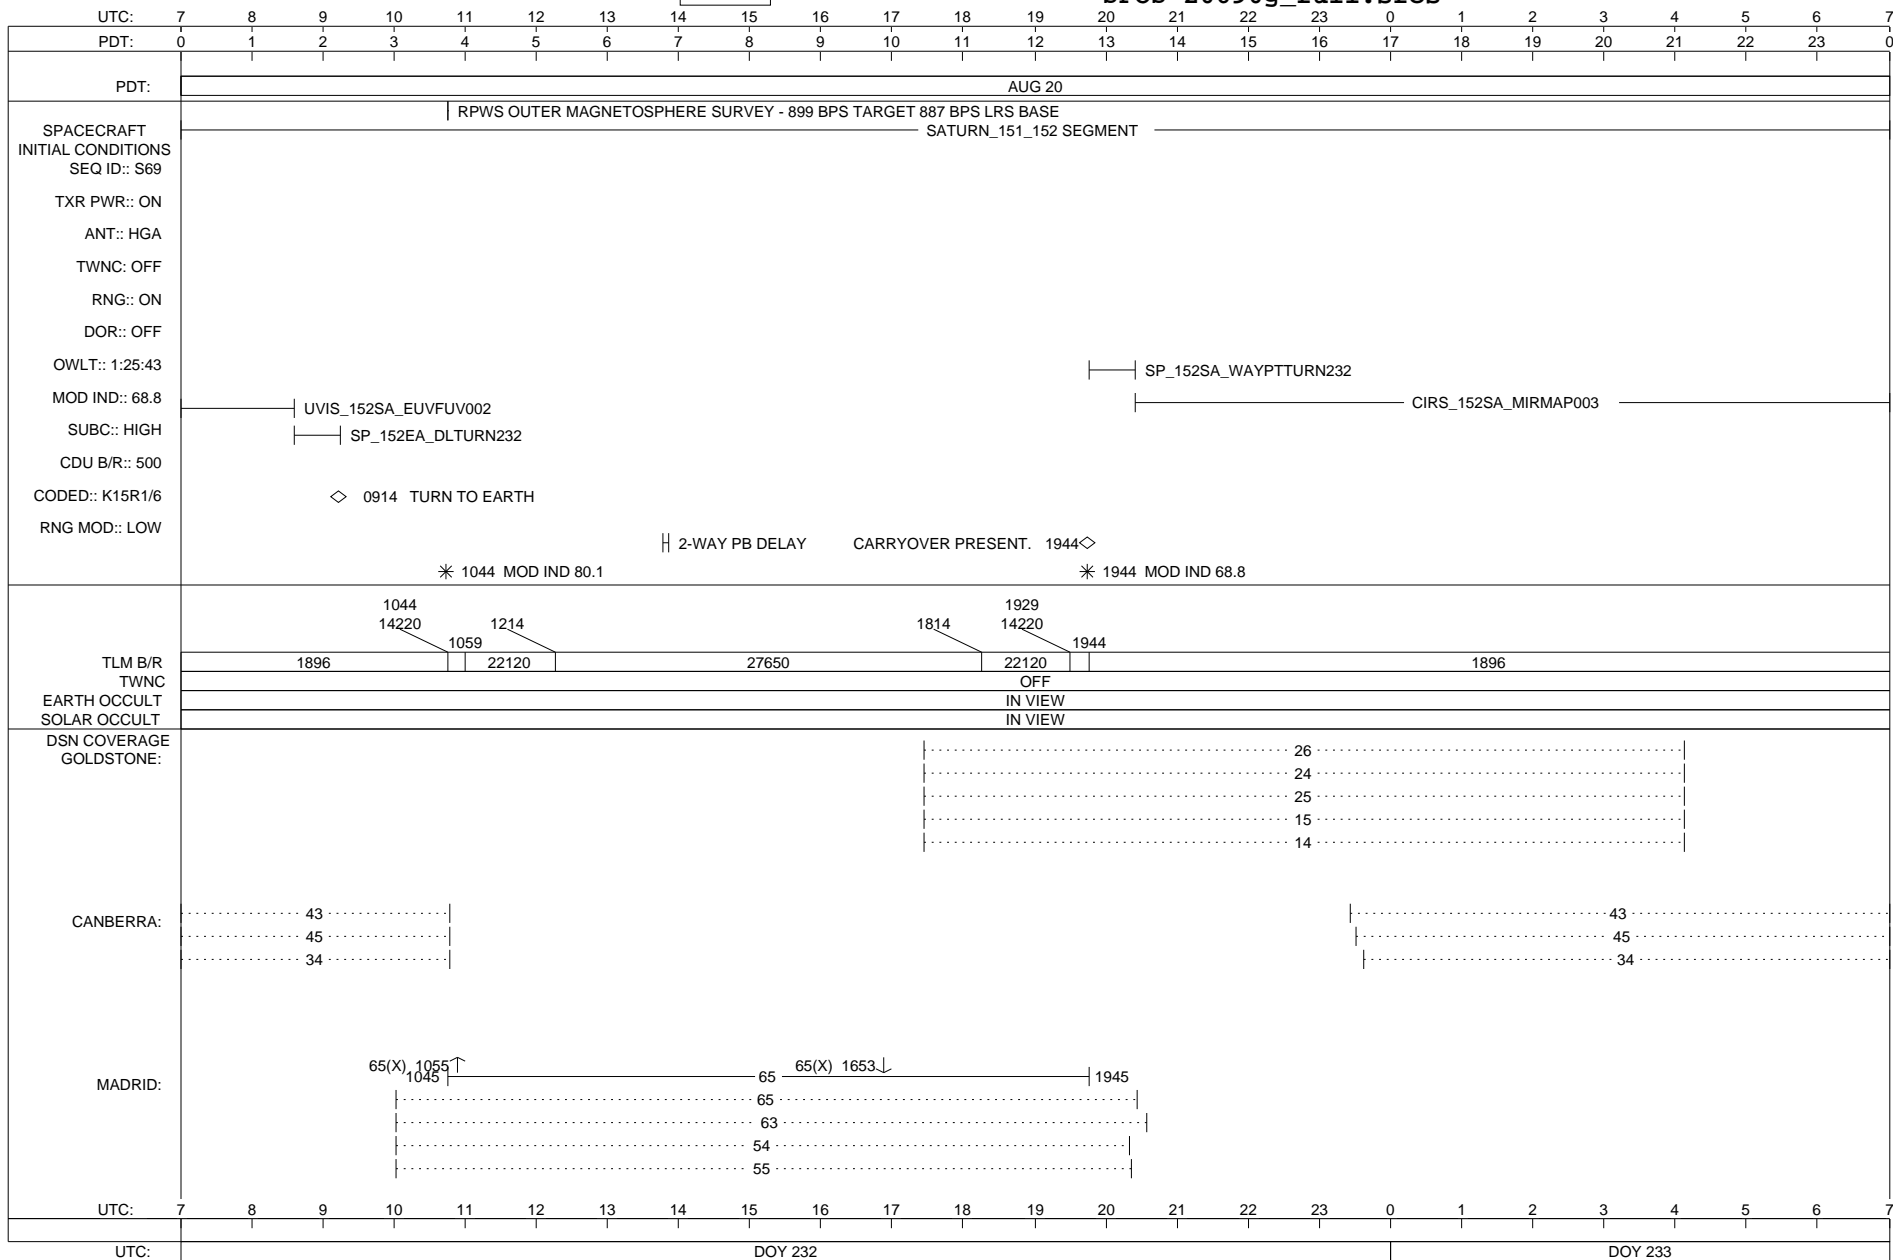

CASSINI SFOS

SOE z0690g_full.soe
SFOS z0690g_full.sfos

ISSUE DATE: 07/19/11

SATURDAY 232-233

AUGUST 20, 2011 - AUGUST 21, 2011

MISSING
IMAGE

CASSINI SFOS

SOE z0690g_full.soe
SFOS z0690g_full.sfos