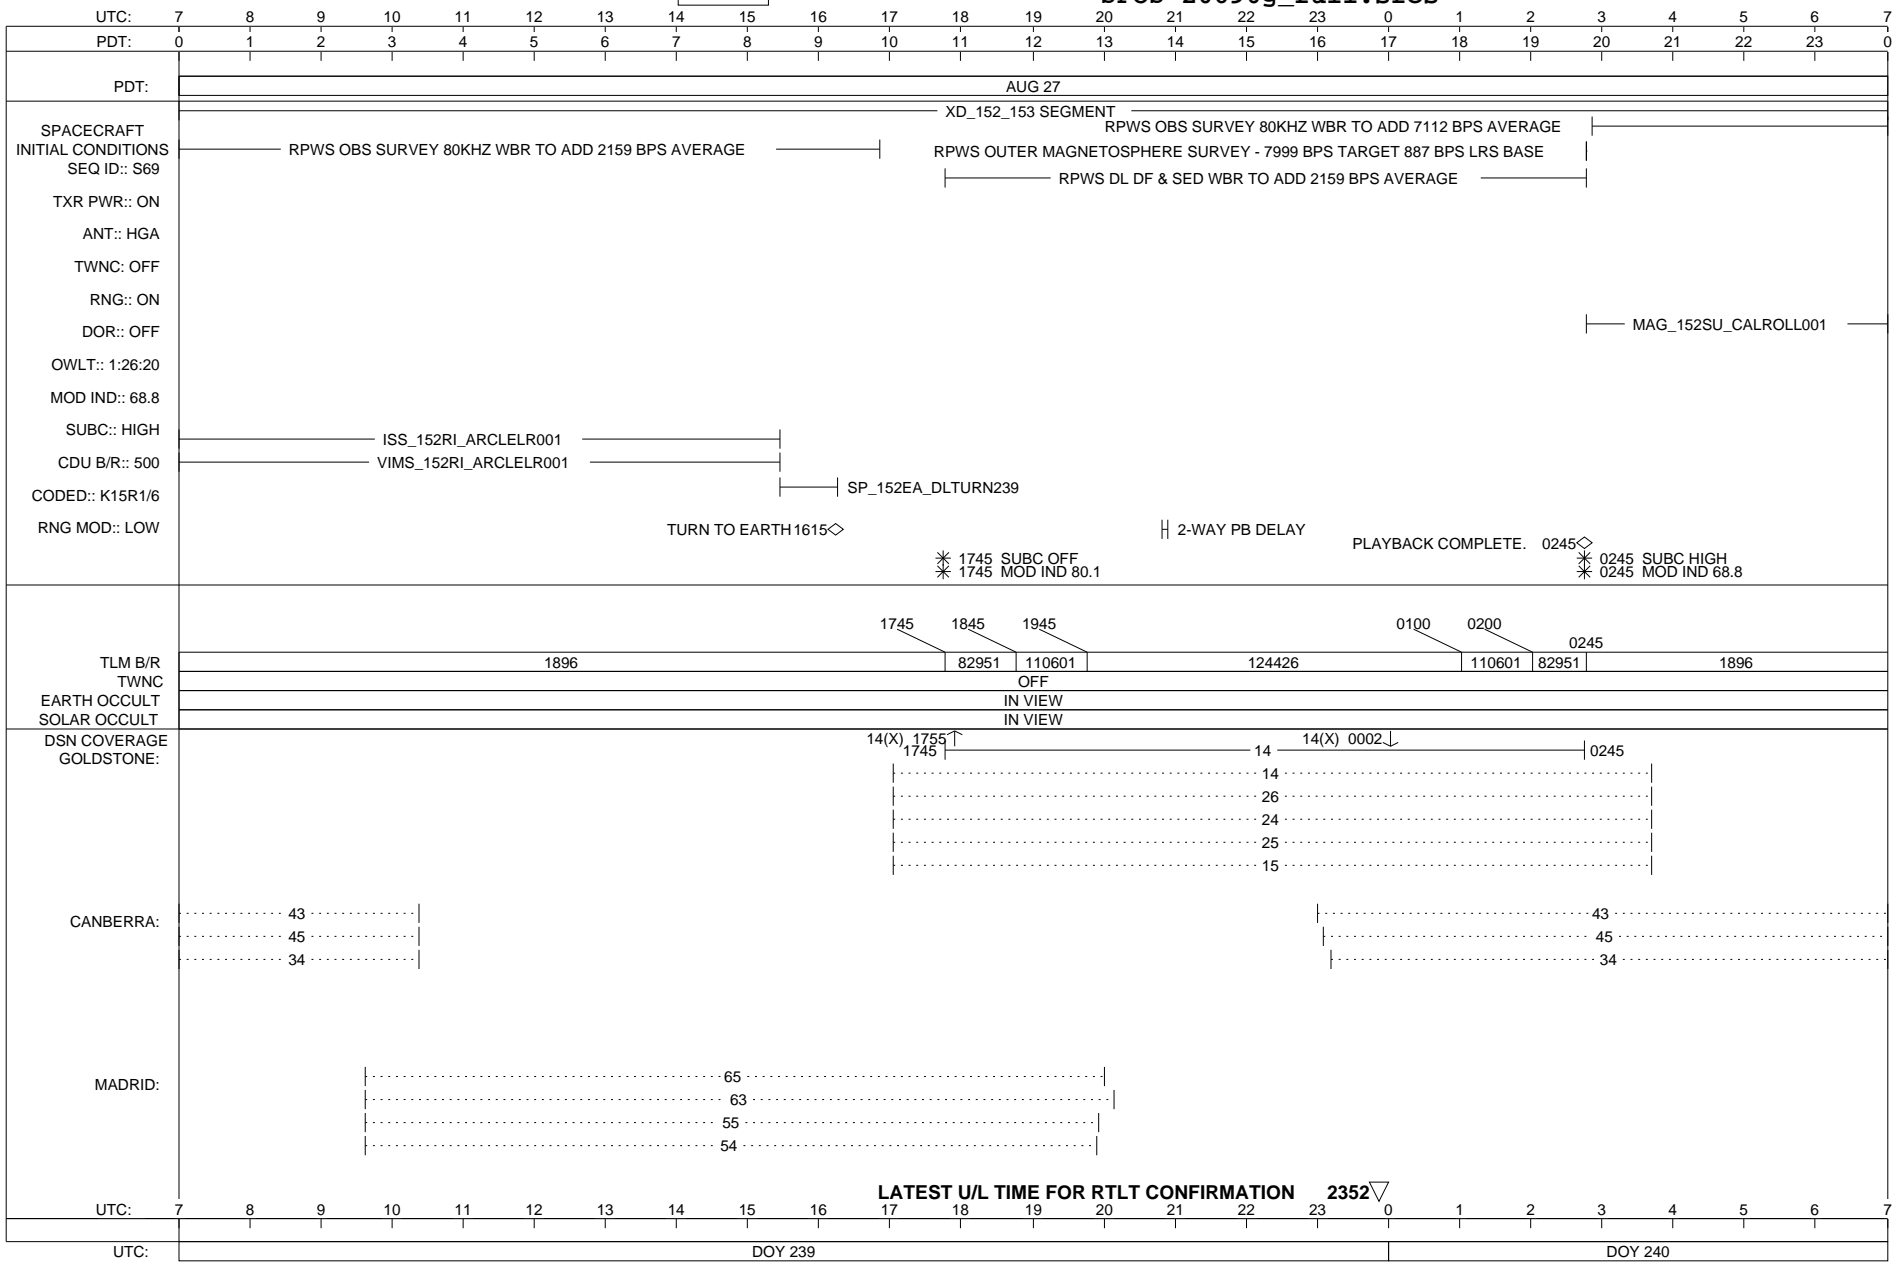

SATURDAY 239-240

AUGUST 27, 2011 - AUGUST 28, 2011

MISSING
IMAGE

CASSINI SFOS

SOE z0690g_full.soe
SFOS z0690g_full.sfos

ISSUE DATE: 07/19/11