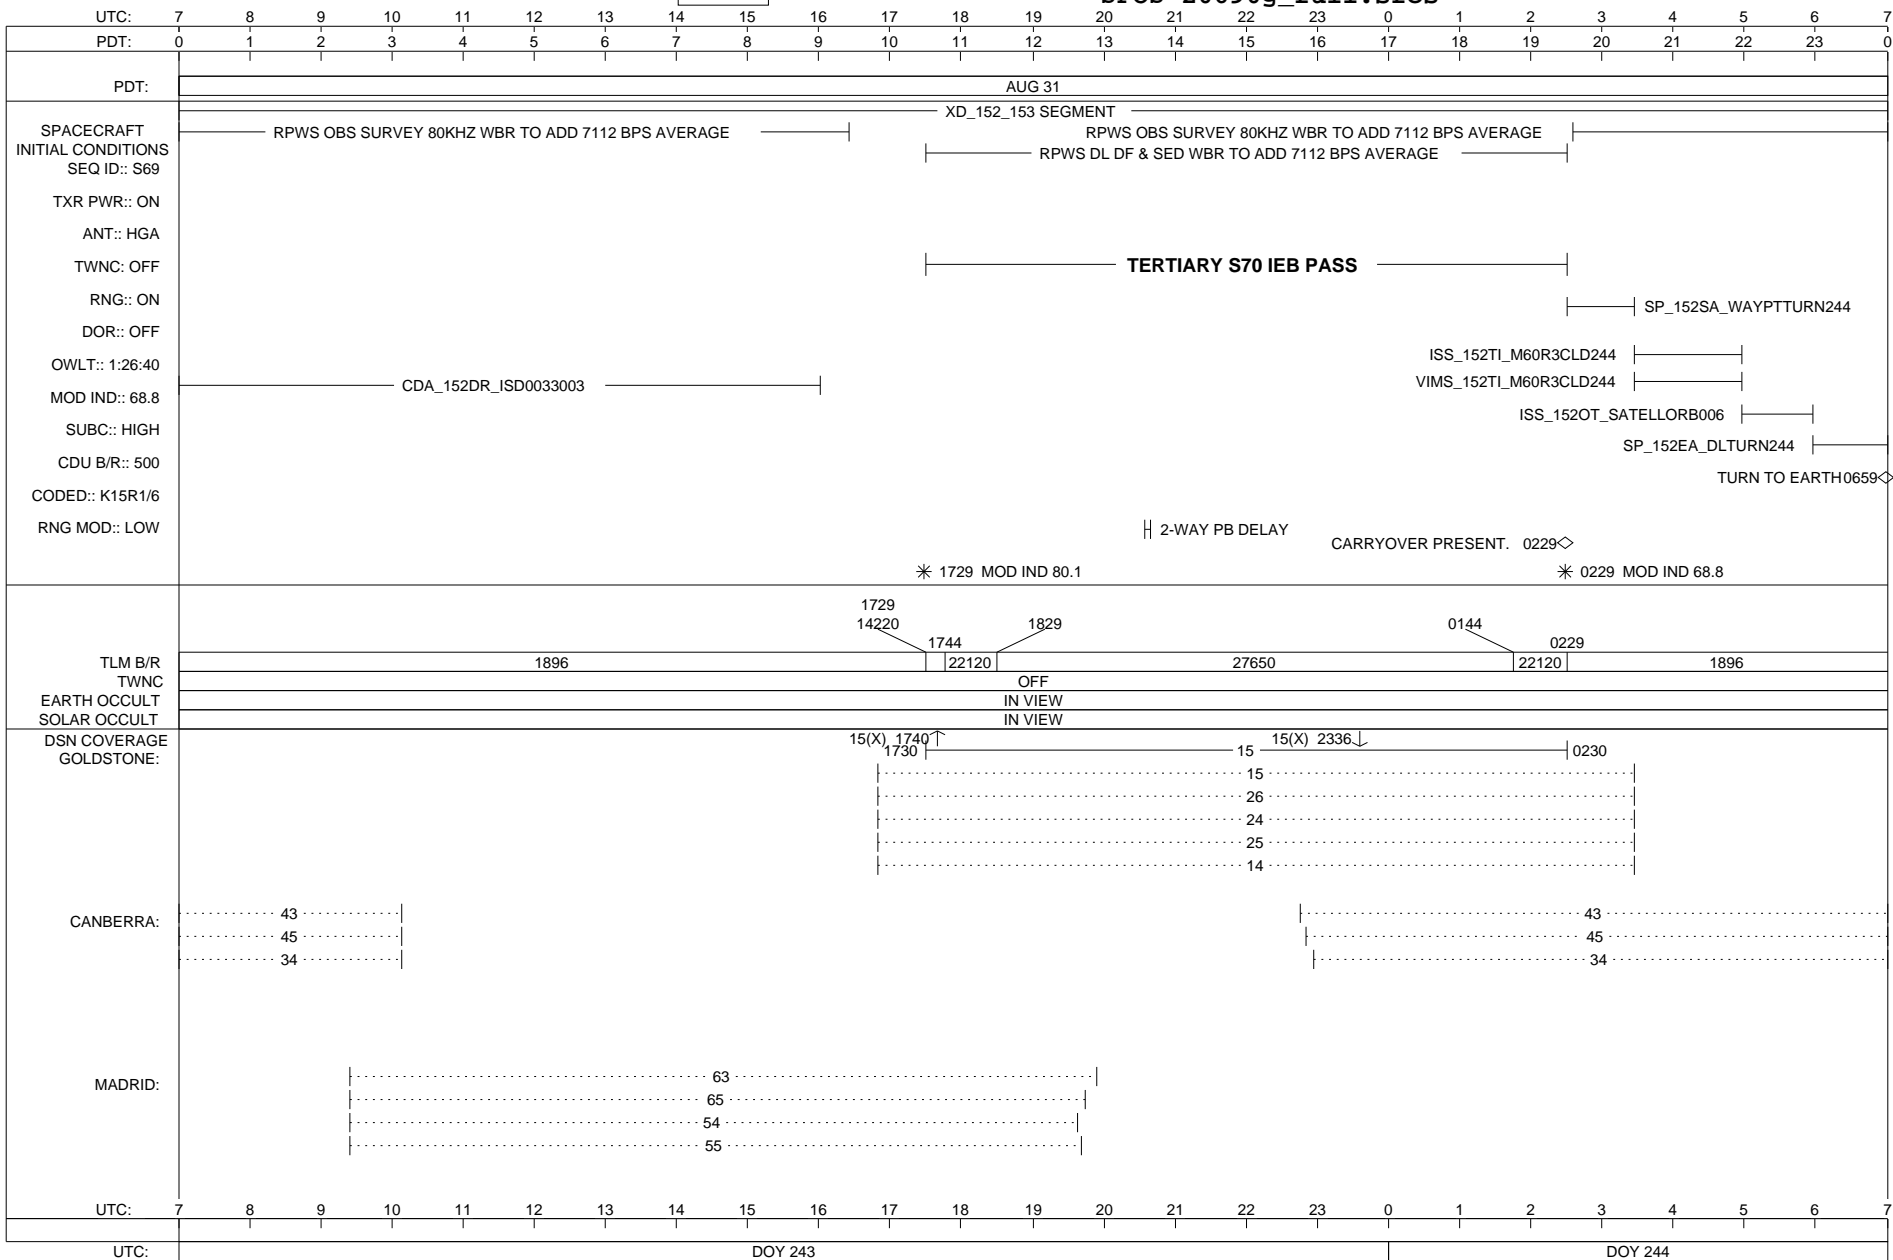

WEDNESDAY 243-244

AUGUST 31, 2011 - SEPTEMBER 1, 2011

MISSING
IMAGE

CASSINI SFOS

SOE z0690g_full.soe
SFOS z0690g_full.sfos

ISSUE DATE: 07/19/11