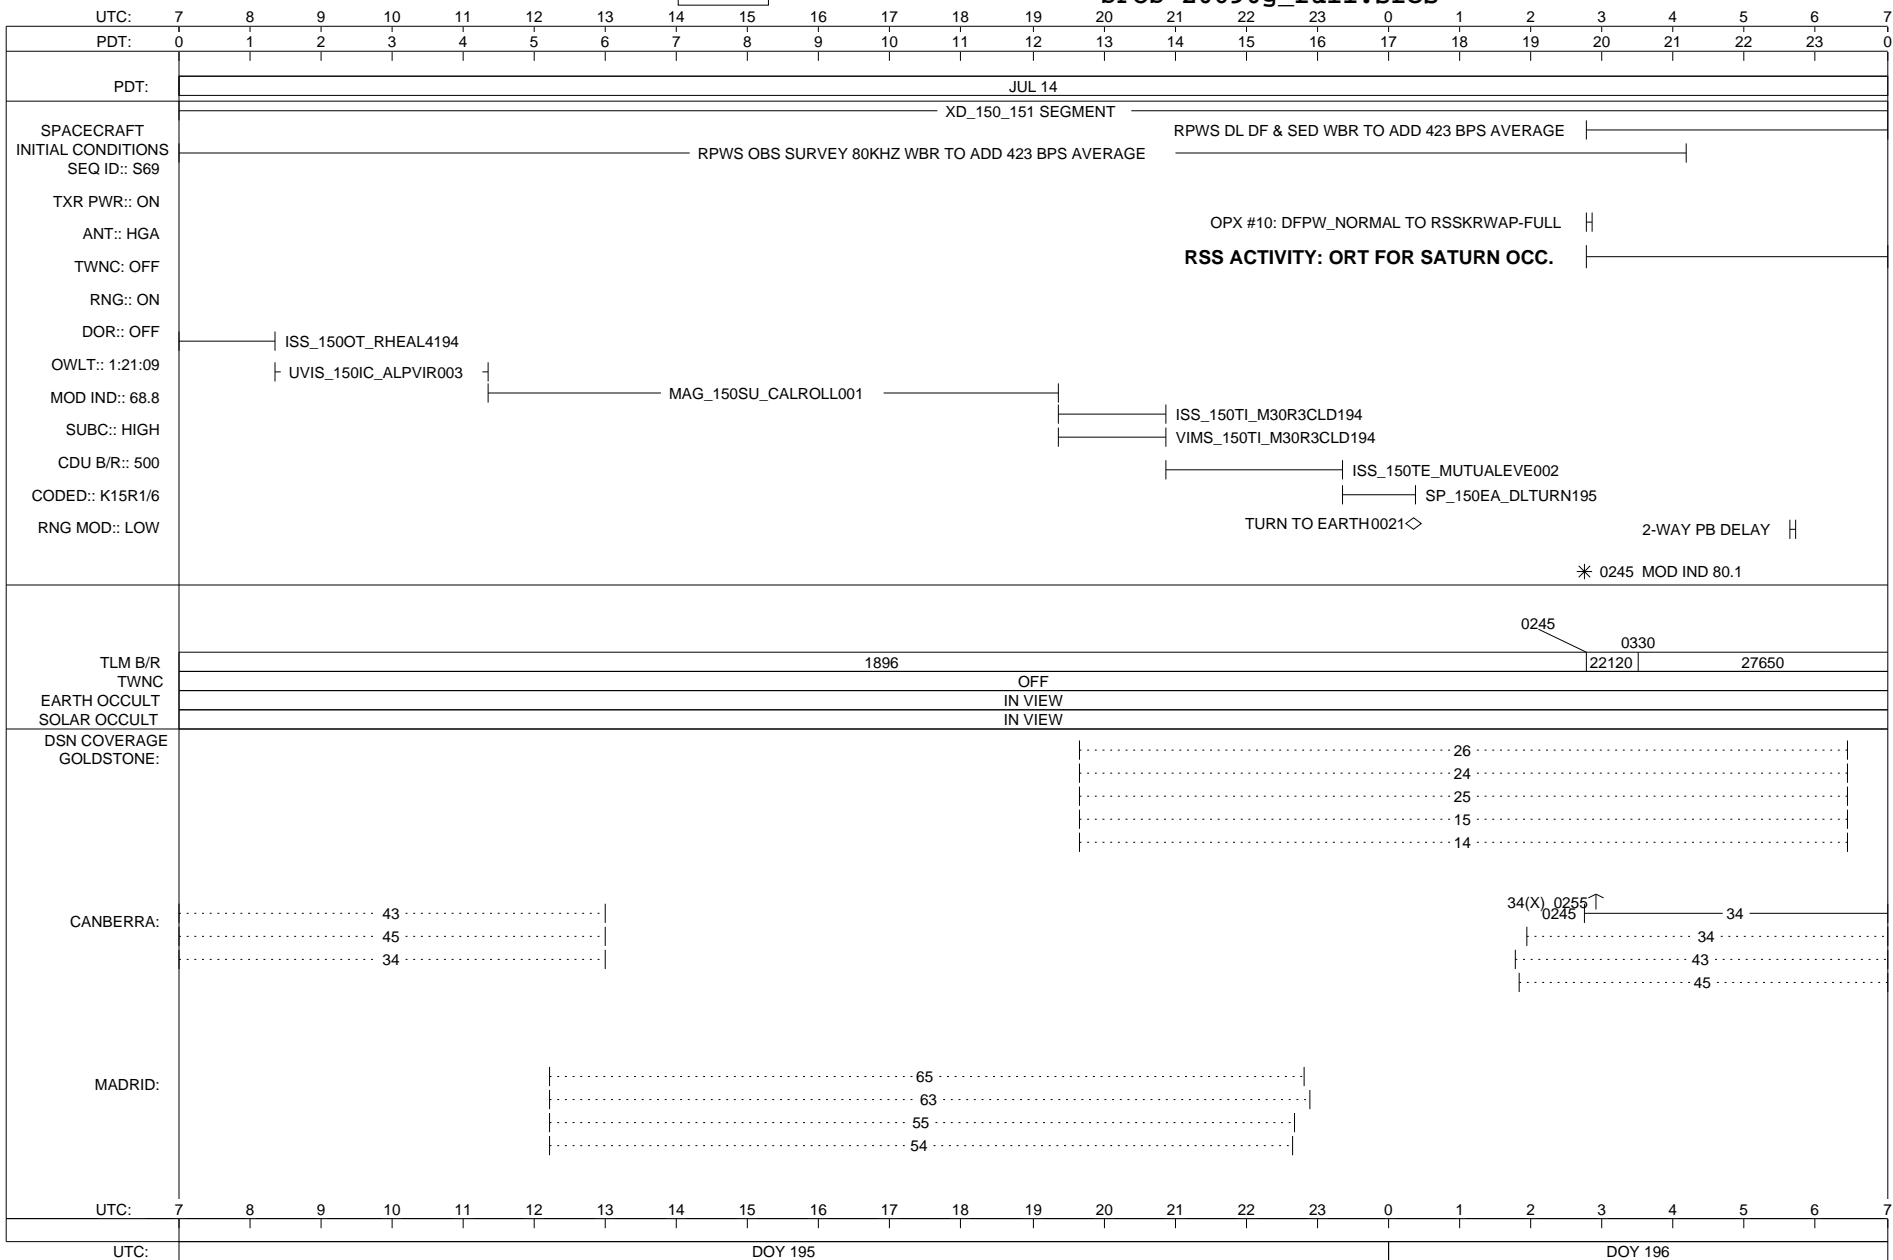

SOE z0690g_full.soe
SFOS z0690g_full.sfos

ISSUE DATE: 07/19/11

THURSDAY 195-196
 JULY 14, 2011 - JULY 15, 2011

MISSING
 IMAGE

CASSINI SFOS

SOE z0690g_full.soe
 SFOS z0690g_full.sfos

ISSUE DATE: 07/19/11

FRIDAY